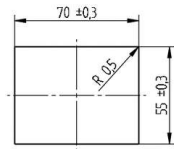

 Create pdf
**HOT****77.707.1102**

Oven lamps for rectangular cut-outs 55 x 70 mm

colour	pkg.	wt.	part no.
aluminium plated	48	110 g	77.707.1102.23

Wires: PTFE (max. 250° C), Free cable length: 147 mm

Lamp: G4, 20W

Snap in fixing

Lens: borosilicate glass 550° C

Reflector: Steel aluminised

Lampholder: Steatite

- Other cable versions on request
- cURus on request

T250					
	G4, 20W, 12V			1.0 - 2.0	

Document generated on: Mo, 13. February 2017 - 13:51