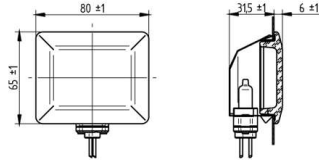

 Create pdf
**HOT****77.707.1102**

Oven lamps for rectangular cut-outs 55 x 70 mm

colour	pkg.	wt.	part no.
aluminium plated	48	110 g	77.707.1102.23

Wires: PTFE (max. 250° C), Free cable length: 147 mm

Lamp: G4, 20W

Snap in fixing

Lens: borosilicate glass 550° C

Reflector: Steel aluminised

Lampholder: Steatite

- Other cable versions on request
- cURus on request

T250					
	G4, 20W, 12V			1.0 - 2.0	

Document generated on: Mo, 13. February 2017 - 13:51